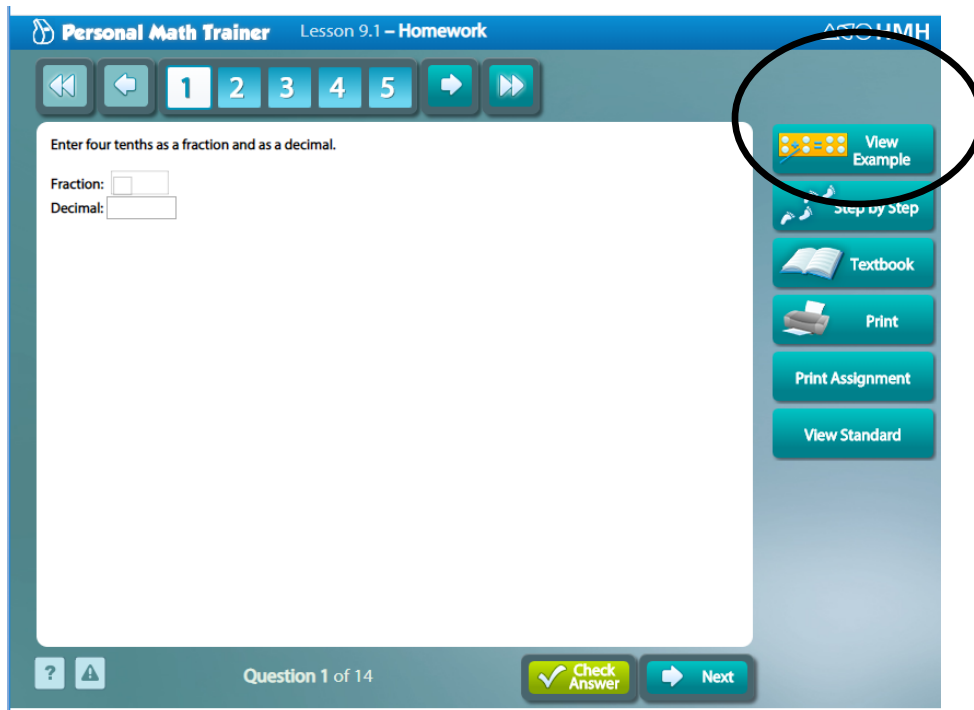

From this screen, click on “Things to Do”

Any assigned or incomplete assignments will show up in the following screen.

You will need to click on the words for the lesson they are supposed to be working on. For example, if we are doing Lesson 2.3, they have to click on “Lesson 2.3”, then it takes them to another screen where they click on it again, then another screen where they click start.

They do need to score 100% on each assignment since the program tells them if it is correct or not and gives them another chance to try again if they miss it.

The top, right corner has help such as View and Example or Step by Step. Sometimes there will also be a Math on the Spot video available for the student to watch and learn how to do the problem.