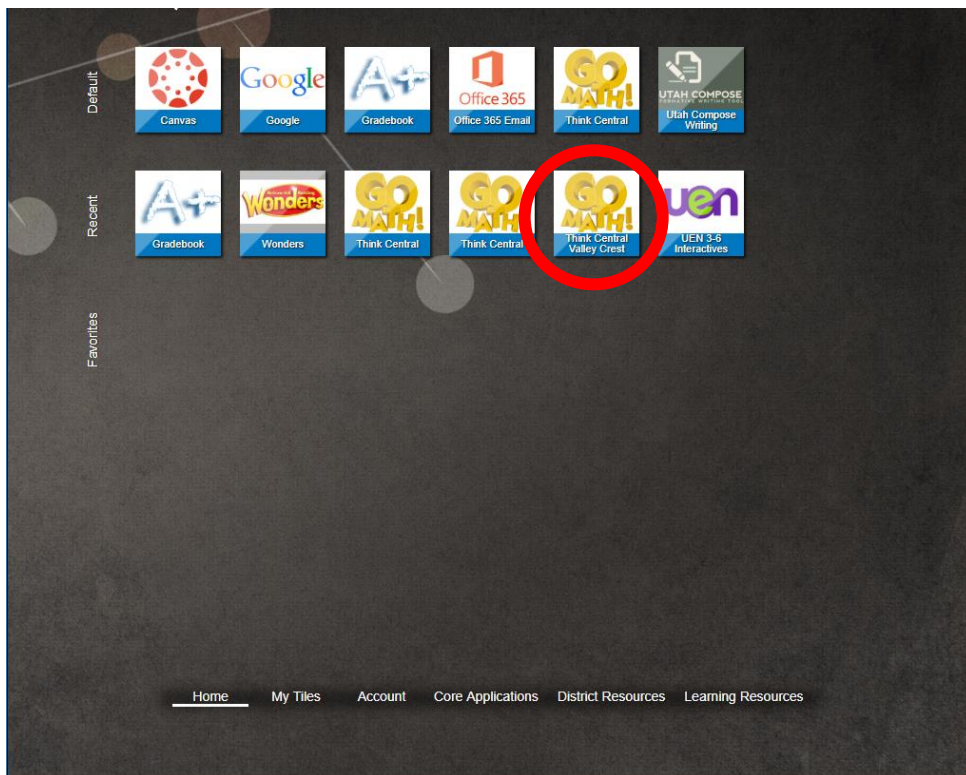

After logging into the Portal, you want to click on the Go Math icon that says Valley Crest.

The following login screen will appear.

The username is the student's 9 number, and the password is their 9 number.