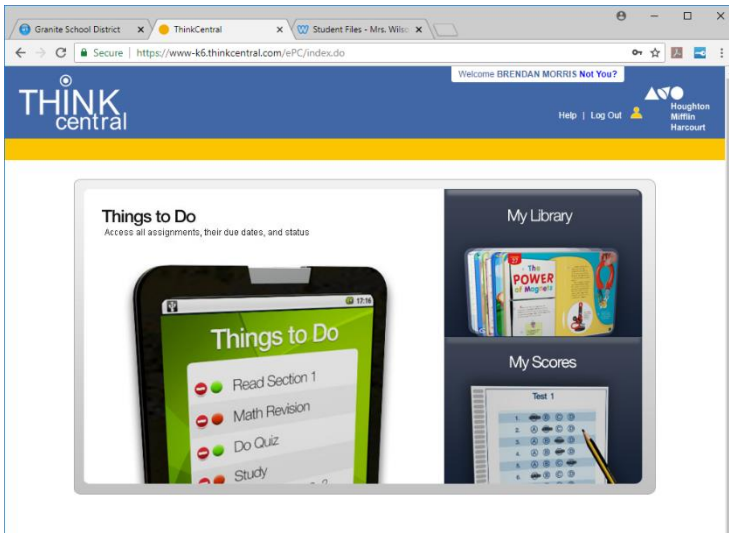

After logging into the Portal, you want to click on the Go Math icon that says Valley Crest.

The following login screen will appear.

The username is the student's 9 number, and the password is their 9 number.

From this screen, click on “Things to Do”

Any assigned or incomplete assignments will show up in the following screen.

You will need to click on the words for the lesson they are supposed to be working on. For example, if we are doing Lesson 2.3, they have to click on “Lesson 2.3”, then it takes them to another screen where they click on it again, then another screen where they click start.