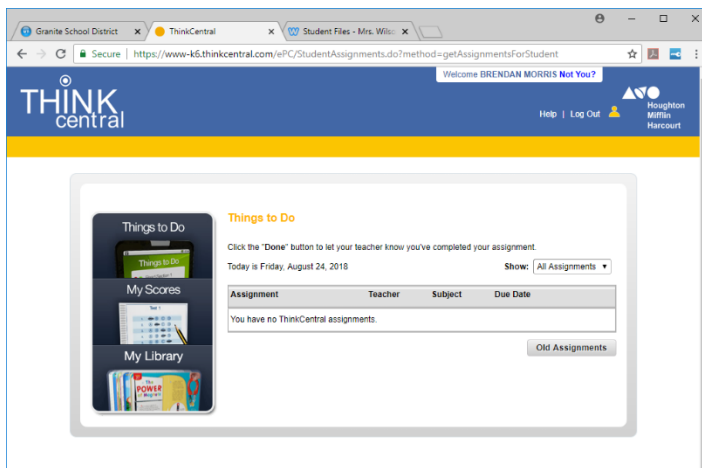

After logging into the Portal, you want to click on the Go Math icon that says Valley Crest.

The following login screen will appear.

The username is the student's 9 number, and the password is their 9 number.

From this screen, click on “Things to Do”

Any assigned or incomplete assignments will show up in the following screen.

You will need to click on the words for the lesson they are supposed to be working on. For example, if we are doing Lesson 2.3, they have to click on “Lesson 2.3”, then it takes them to another screen where they click on it again, then another screen where they click start.